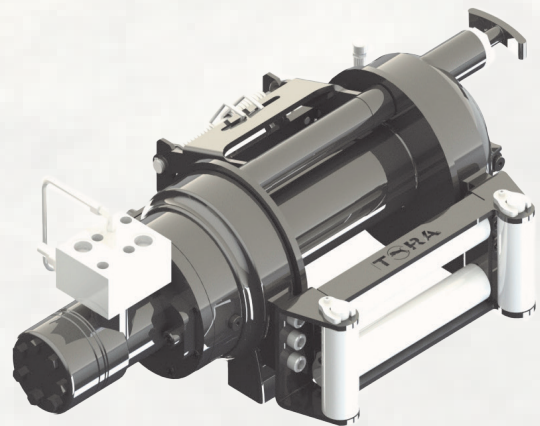

THW-15K

Rope Winding Count	Pulling Capacity lbs	Winding Speed ft-min	Rope Length ft
1	15000	34	22
2	12425	38	48
3	10617	41	75
4	9268	45	106
5	8223	49	139
6	7392	53	173

Maximum Pulling Force	15000 lbs
Maximum Rope Diameter	1/2"
Maximum Pump Flow	15.8 gpm
Maximum Operating Pressure	2248 psi
Recommended Gear Oil Product	80w 90 - 27 fl oz
Weight	180 lbs
Maximum Rope Length	173 ft
Hydromotor	19.2 in ³
Gear Ratio	6/1