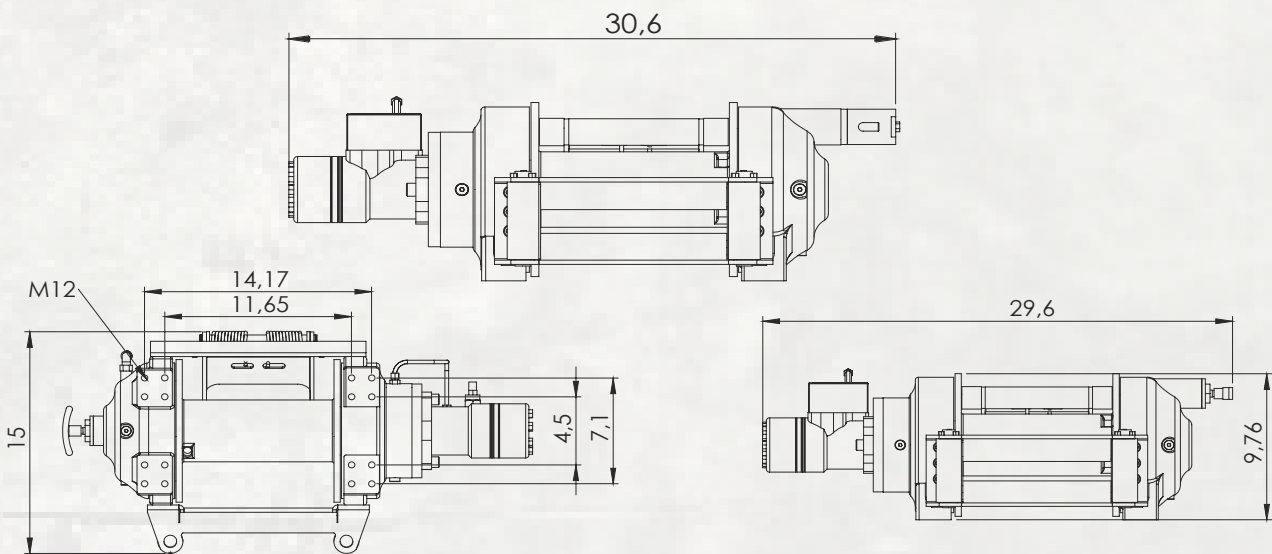

THW-15K

Rope Winding Count	Pulling Capacity lbs	Winding Speed ft-min	Rope Length ft
1	15000	34	22
2	12425	38	48
3	10617	41	75
4	9268	45	106
5	8223	49	139
6	7392	53	173

Maximum Pulling Force	15000 lbs
Maximum Rope Diameter	1/2"
Maximum Pump Flow	15.8 gpm
Maximum Operating Pressure	2248 psi
Recommended Gear Oil Product	80w 90 - 27 fl oz
Weight	180 lbs
Maximum Rope Length	173 ft
Hydromotor	19.2 in ³
Gear Ratio	6/1