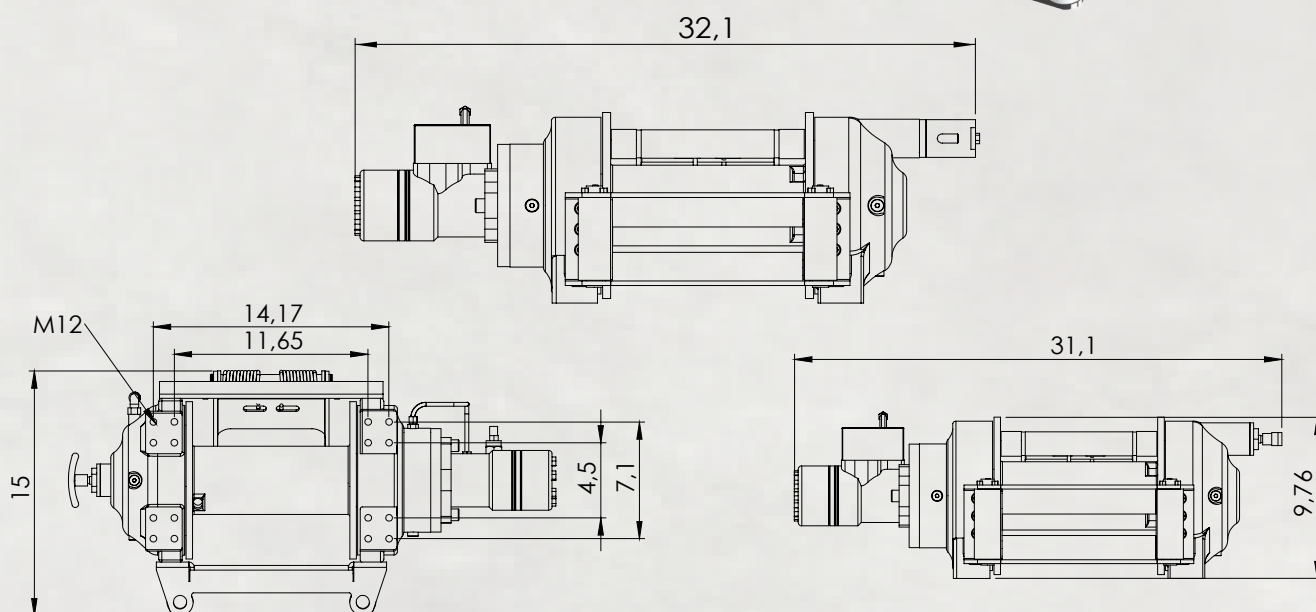

THW-16K

Rope Winding Count	Pulling Capacity lbs	Winding Speed ft-min	Rope Length ft
1	15000	34	19
2	12425	38	41
3	10617	43	66
4	9268	47	94
5	8223	52	131

Maximum Pulling Force	16000 lbs
Maximum Rope Diameter	3/9"
Maximum Pump Flow	15.8 gpm
Maximum Operating Pressure	2393 psi
Recommended Gear Oil Product	80w 90 - 27 fl oz
Weight	185 lbs
Maximum Rope Length	131 ft
Hydromotor	19 in ³
Gear Ratio	6/1