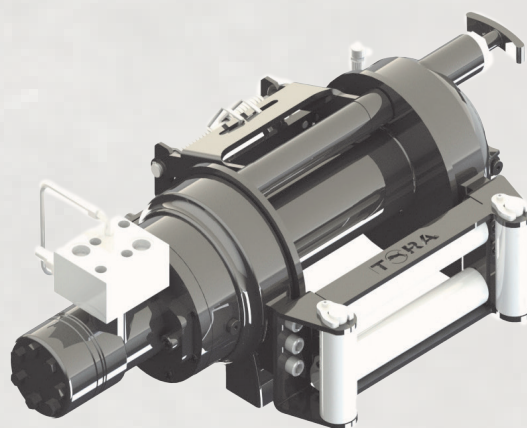

THW-16K

Rope Winding Count	Pulling Capacity lbs	Winding Speed ft-min	Rope Length ft
1	15000	34	19
2	12425	38	41
3	10617	43	66
4	9268	47	94
5	8223	52	131

Maximum Pulling Force	16000 lbs
Maximum Rope Diameter	3/9"
Maximum Pump Flow	15.8 gpm
Maximum Operating Pressure	2393 psi
Recommended Gear Oil Product	80w 90 - 27 fl oz
Weight	185 lbs
Maximum Rope Length	131 ft
Hydromotor	19 in ³
Gear Ratio	6/1