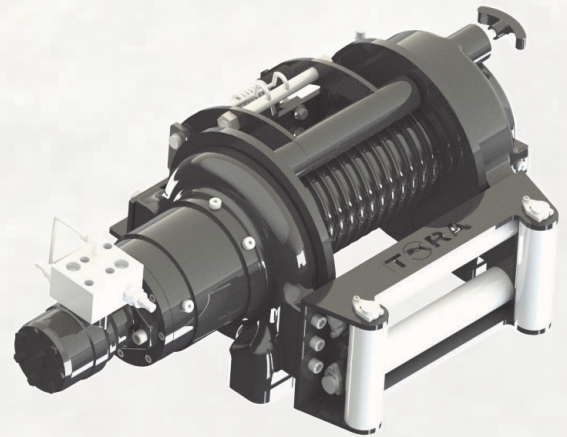

THW-22K

Rope Winding Count	Pulling Capacity lbs	Winding Speed ft-min	Rope Length ft
1	22000	25	19
2	18346	28	43
3	15628	31	72
4	13611	34	105
5	12054	37	141

Maximum Pulling Force	22000 lbs
Maximum Rope Diameter	7/11"
Maximum Pump Flow	15.8 gpm
Maximum Operating Pressure	2346 psi
Recommended Gear Oil Product	80w 90 - 33.8 fl oz
Weight	330 lbs
Maximum Rope Length	141 ft
Hydromotor	10 in ³
Gear Ratio	21/1