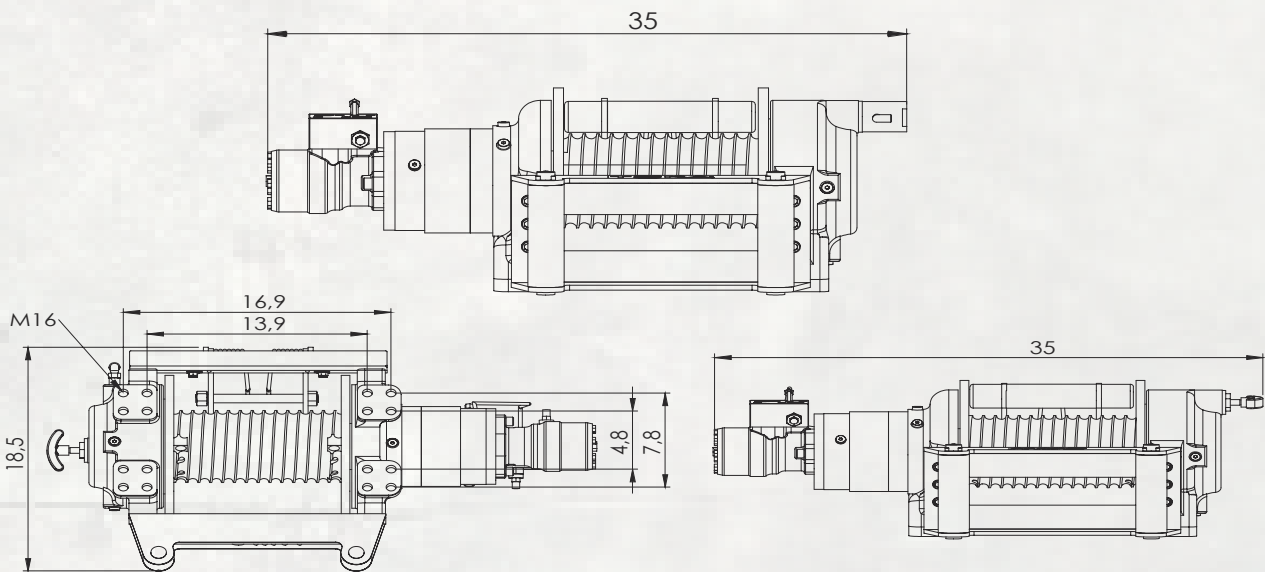

THW-22K

Rope Winding Count	Pulling Capacity lbs	Winding Speed ft-min	Rope Length ft
1	22000	25	19
2	18346	28	43
3	15628	31	72
4	13611	34	105
5	12054	37	141

Maximum Pulling Force	22000 lbs
Maximum Rope Diameter	7/11"
Maximum Pump Flow	15.8 gpm
Maximum Operating Pressure	2346 psi
Recommended Gear Oil Product	80w 90 - 33.8 fl oz
Weight	330 lbs
Maximum Rope Length	141 ft
Hydromotor	10 in ³
Gear Ratio	21/1