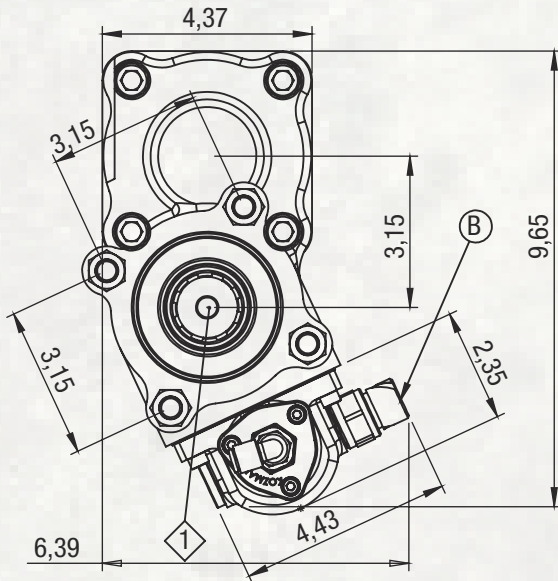

## KUP 3 SERIES TECHNICAL DETAILS

	DIN 5462 8x32x36 ISO 4-Bolt
	Air Inlet R 1/8"
	Engage/ Disengage Sensor

Con. Torque Rating (lb-ft) : 317

Power @ 1000RPM (HP) : 60

Max Working RPM : 2500

Optimum Working Temp. : 25-80°C

## DETROIT KIT

No	Code	Description	Piece
1	D05-037	Lub. Pump Plate	1
2	T01-004	6009/C3 Bearing	1
3	T05-015	DIN471 Ø45x1,75 Retaining Ring	1
4	T04-140	Gasket (0,5 mm)	1
5	T06-036	M10X1,5 L:45mm Bolt 8*8	8
6	KM-MB-GNL-222	DT-120B PTO Shaft	1
	KM-MB-GNL-238	DT-120D PTO Shaft	1
7	T03-105	114X3 O-Ring	1
8	D05-025-1	Plate (30 mm)	1

## VOLVO KIT

No	Code	Description	Piece
1	KML-2412K-2	PTO Shaft (AT2412C) (219 mm)	1
	KML-2412U-2	PTO Shaft (AT2412C) (260mm)	1
2	T05-015	DIN471 Ø45x1,75 Retaining Ring	2
3	T05-016	472X75 Retaining Ring	1
4	T01-004	6009/C3 Bearing	1
5	T07-003	M12X50 stud	4
6	T04-029	SR 1700 Gasket	1
7	D05-009	R7 Plate	1
8	T08-039	M12 Nut ( H:12 MM)	4