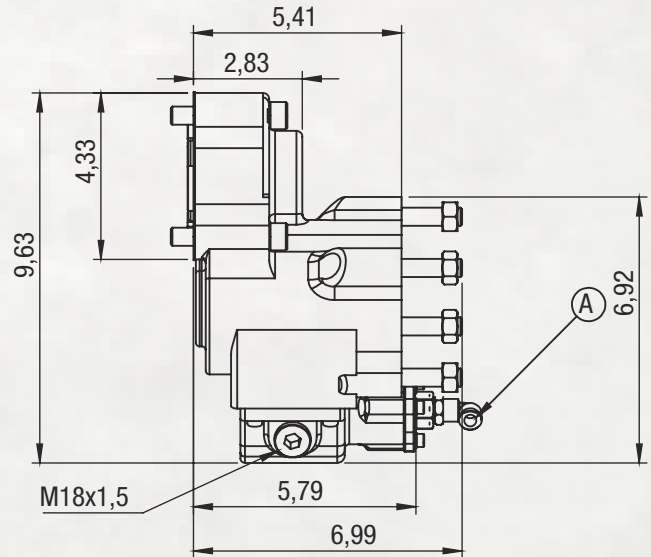

## KUP 3 SERIES TECHNICAL DETAILS

	DIN 5462 8x32x36 ISO 4-Bolt
	Air Inlet R 1/8"
	Engage/ Disengage Sensor

Con. Torque Rating (lb-ft) : 317

Power @ 1000RPM (HP) : 60

Max Working RPM : 2500

Optimum Working Temp. : 25-80°C

## DETROIT KIT

No	Code	Description	Piece
1	D05-037	Lub. Pump Plate	1
2	T01-004	6009/C3 Bearing	1
3	T05-015	DIN471 Ø45x1,75 Retaining Ring	1
4	T04-140	Gasket (0,5 mm)	1
5	T06-036	M10X1,5 L:45mm Bolt 8*8	8
6	KM-MB-GNL-222	DT-120B PTO Shaft	1
	KM-MB-GNL-238	DT-120D PTO Shaft	1
7	T03-105	114X3 O-Ring	1
8	D05-025-1	Plate (30 mm)	1

## VOLVO KIT

No	Code	Description	Piece
1	KML-2412K-2	PTO Shaft (AT2412C) (219 mm)	1
	KML-2412U-2	PTO Shaft (AT2412C) (260mm)	1
2	T05-015	DIN471 Ø45x1,75 Retaining Ring	2
3	T05-016	472X75 Retaining Ring	1
4	T01-004	6009/C3 Bearing	1
5	T07-003	M12X50 stud	4
6	T04-029	SR 1700 Gasket	1
7	D05-009	R7 Plate	1
8	T08-039	M12 Nut ( H:12 MM)	4