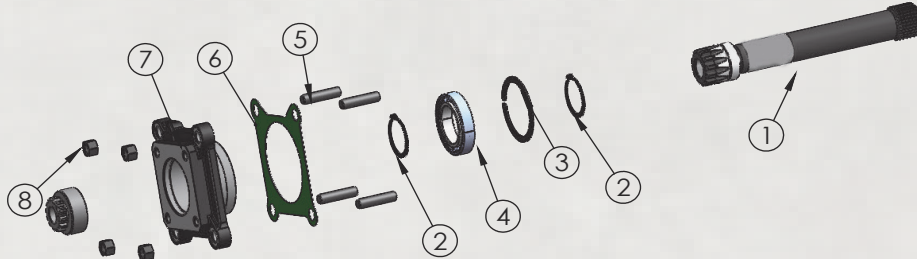

VOLVO KIT

No	Code	Description	Piece
1	KML-2412K-2	PTO Shaft (AT2412C) (219 mm)	1
	KML-2412U-2	PTO Shaft (AT2412C) (260mm)	1
2	T05-015	DIN471 Ø45x1,75 Retaining Ring	2
3	T05-016	472X75 Retaining Ring	1
4	T01-004	6009/C3 Bearing	1
5	T07-003	M12X50 stud	4
6	T04-029	SR 1700 Gasket	1
7	D05-009	R7 Plate	1
8	T08-039	M12 Nut (H:12 MM)	4

www.toracompany.com
www.kmspowertakeoff.com
info@toracompany.com
11417 IL 19, Franklin Park, IL 60131
(630) 785-2410
(331) 688-4947

toracompany

tora.company

www.toracompany.com