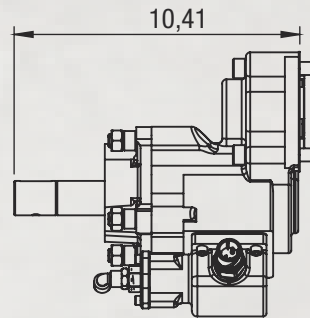

C Type Output
1 1/4" Round Keyed Shaft