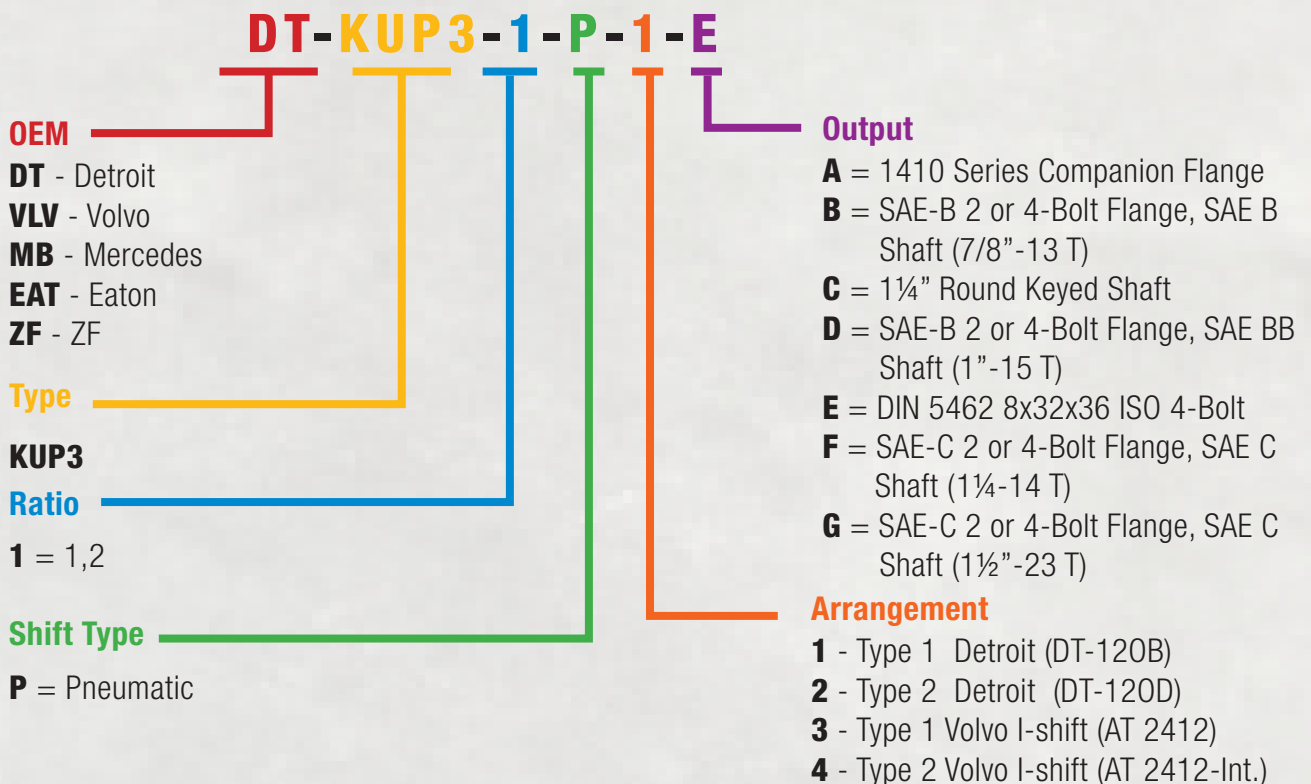

**MERCEDES**

**DETROIT**

**EATON**

**VOLVO**

**ZF**

**KUP 3 SERIES**

**APPLICATIONS**

- SEPTIC TRUCK
- GARBAGE TRUCK
- BUCKET TRUCK
- WATER TRUCK
- GARBAGE TRUCK
- CRANE TRUCK
- DUMP TRUCK
- FIRE FIGHTING TRUCK
- TOW TRUCK

## KUP 3 SERIES TECHNICAL DETAILS

	DIN 5462 8x32x36 ISO 4-Bolt
	Air Inlet R 1/8"
	Engage/ Disengage Sensor

Con. Torque Rating (lb-ft) : 317

Power @ 1000RPM (HP) : 60

Max Working RPM : 2500

Optimum Working Temp. : 25-80°C

## DETROIT KIT

No	Code	Description	Piece
1	D05-037	Lub. Pump Plate	1
2	T01-004	6009/C3 Bearing	1
3	T05-015	DIN471 Ø45x1,75 Retaining Ring	1
4	T04-140	Gasket (0,5 mm)	1
5	T06-036	M10X1,5 L:45mm Bolt 8*8	8
6	KM-MB-GNL-222	DT-120B PTO Shaft	1
	KM-MB-GNL-238	DT-120D PTO Shaft	1
7	T03-105	114X3 O-Ring	1
8	D05-025-1	Plate (30 mm)	1

## VOLVO KIT

No	Code	Description	Piece
1	KML-2412K-2	PTO Shaft (AT2412C) (219 mm)	1
	KML-2412U-2	PTO Shaft (AT2412C) (260mm)	1
2	T05-015	DIN471 Ø45x1,75 Retaining Ring	2
3	T05-016	472X75 Retaining Ring	1
4	T01-004	6009/C3 Bearing	1
5	T07-003	M12X50 stud	4
6	T04-029	SR 1700 Gasket	1
7	D05-009	R7 Plate	1
8	T08-039	M12 Nut ( H:12 MM)	4