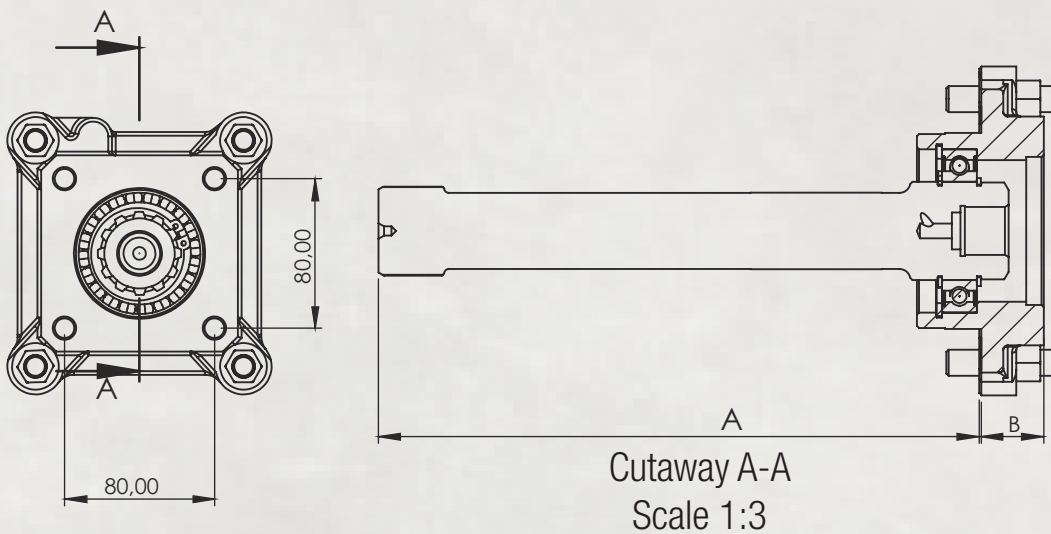

## OUTPUT OPTIONS

**B-D Type Output**  
SAE-B & SAE-BB  
2 or 4-Bolt Flange

**C Type Output**  
1 1/4" Round Keyed Shaft

**F-G Type Output**  
SAE-C & SAE-CC  
2 or 4-Bolt Flange

**A Type Output**  
1410 Companion Flange

## DETROIT KIT

No	Code	Description	Piece
1	D05-037	Lub. Pump Plate	1
2	T01-004	6009/C3 Bearing	1
3	T05-015	DIN471 Ø45x1,75 Retaining Ring	1
4	T04-140	Gasket (0,5 mm)	1
5	T06-036	M10X1,5 L:45mm Bolt 8*8	8
6	KM-MB-GNL-222	DT-120B PTO Shaft	1
	KM-MB-GNL-238	DT-120D PTO Shaft	1
7	T03-105	114X3 O-Ring	1
8	D05-025-1	Plate (30 mm)	1

## VOLVO KIT

No	Code	Description	Piece
1	KML-2412K-2	PTO Shaft (AT2412C) (219 mm)	1
	KML-2412U-2	PTO Shaft (AT2412C) (260mm)	1
2	T05-015	DIN471 Ø45x1,75 Retaining Ring	2
3	T05-016	472X75 Retaining Ring	1
4	T01-004	6009/C3 Bearing	1
5	T07-003	M12X50 stud	4
6	T04-029	SR 1700 Gasket	1
7	D05-009	R7 Plate	1
8	T08-039	M12 Nut ( H:12 MM)	4