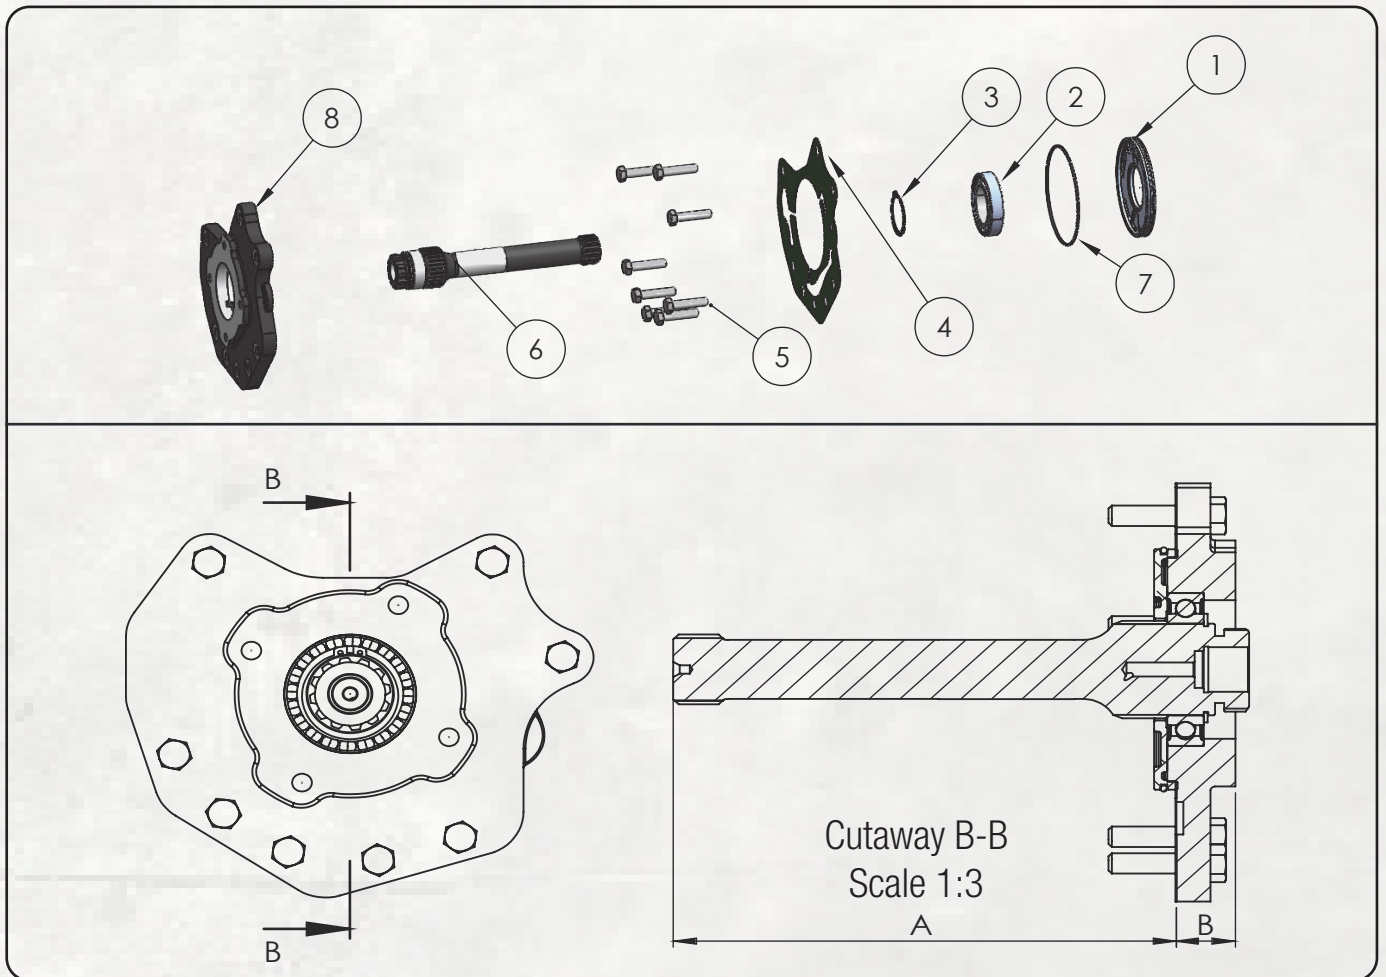

## OUTPUT OPTIONS

**B-D Type Output**  
SAE-B & SAE-BB  
2 or 4-Bolt Flange

**C Type Output**  
1 1/4" Round Keyed Shaft

**F-G Type Output**  
SAE-C & SAE-CC  
2 or 4-Bolt Flange

**A Type Output**  
1410 Companion Flange

## DETROIT KIT

No	Code	Description	Piece
1	D05-037	Lub. Pump Plate	1
2	T01-004	6009/C3 Bearing	1
3	T05-015	DIN471 Ø45x1,75 Retaining Ring	1
4	T04-140	Gasket (0,5 mm)	1
5	T06-036	M10X1,5 L:45mm Bolt 8*8	8
6	KM-MB-GNL-222	DT-120B PTO Shaft	1
	KM-MB-GNL-238	DT-120D PTO Shaft	1
7	T03-105	114X3 O-Ring	1
8	D05-025-1	Plate (30 mm)	1

## VOLVO KIT

No	Code	Description	Piece
1	KML-2412K-2	PTO Shaft (AT2412C) (219 mm)	1
	KML-2412U-2	PTO Shaft (AT2412C) (260mm)	1
2	T05-015	DIN471 Ø45x1,75 Retaining Ring	2
3	T05-016	472X75 Retaining Ring	1
4	T01-004	6009/C3 Bearing	1
5	T07-003	M12X50 stud	4
6	T04-029	SR 1700 Gasket	1
7	D05-009	R7 Plate	1
8	T08-039	M12 Nut ( H:12 MM)	4