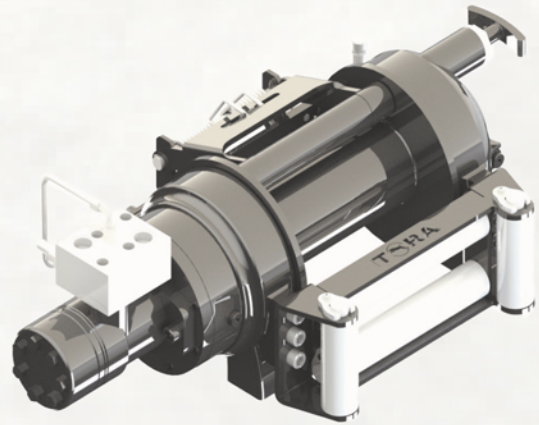

THW-15K

Rope Winding Count	Pulling Capacity lbs	Winding Speed ft-min	Rope Length ft
1	15000	34	22
2	12425	38	48
3	10617	41	75
4	9268	45	106
5	8223	49	139
6	7392	53	173

Maximum Pulling Force	15000 lbs
Maximum Rope Diameter	1/2"
Maximum Pump Flow	15.8 gpm
Maximum Operating Pressure	2248 psi
Recommended Gear Oil Product	80w 90 - 27 fl oz
Weight	180 lbs
Maximum Rope Length	173 ft
Hydromotor	19.2 in ³
Gear Ratio	6/1