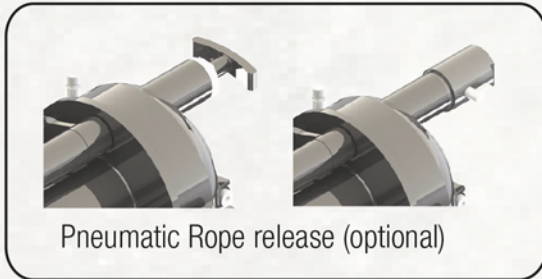

THW-15K

Rope Winding Count	Pulling Capacity lbs	Winding Speed ft-min	Rope Length ft
1	15000	34	22
2	12425	38	48
3	10617	41	75
4	9268	45	106
5	8223	49	139
6	7392	53	173

Maximum Pulling Force	15000 lbs
Maximum Rope Diameter	1/2"
Maximum Pump Flow	15.8 gpm
Maximum Operating Pressure	2248 psi
Recommended Gear Oil Product	80w 90 - 27 fl oz
Weight	180 lbs
Maximum Rope Length	173 ft
Hydromotor	19.2 in ³
Gear Ratio	6/1