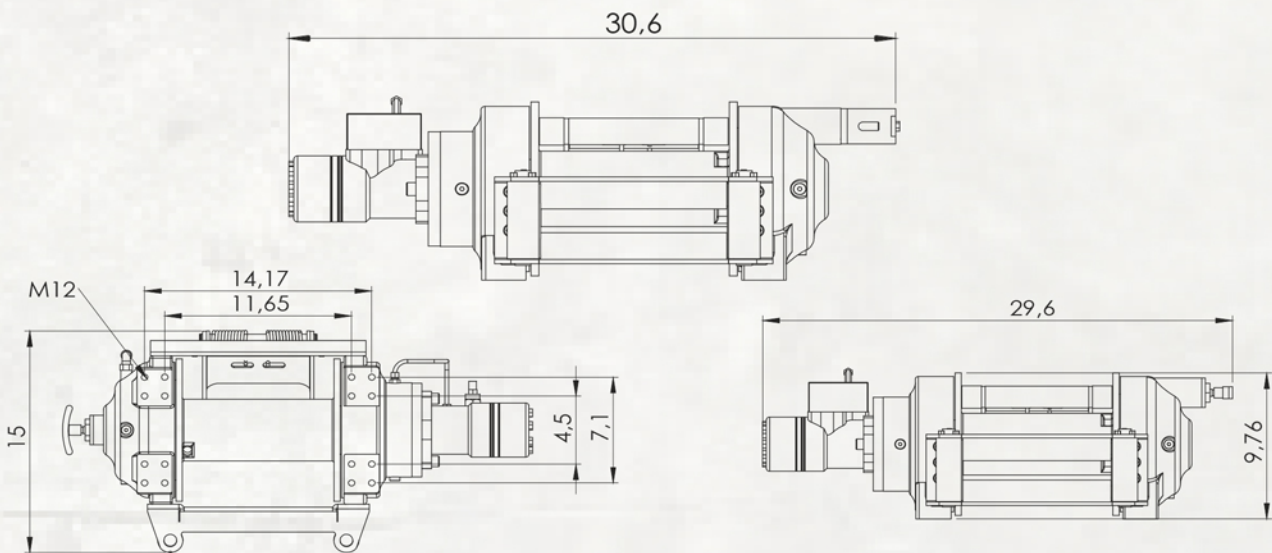

THW-15K

Rope Winding Count	Pulling Capacity lbs	Winding Speed ft-min	Rope Length ft
1	15000	34	22
2	12425	38	48
3	10617	41	75
4	9268	45	106
5	8223	49	139
6	7392	53	173

Maximum Pulling Force	15000 lbs
Maximum Rope Diameter	1/2"
Maximum Pump Flow	15.8 gpm
Maximum Operating Pressure	2248 psi
Recommended Gear Oil Product	80w 90 - 27 fl oz
Weight	180 lbs
Maximum Rope Length	173 ft
Hydromotor	19.2 in ³
Gear Ratio	6/1