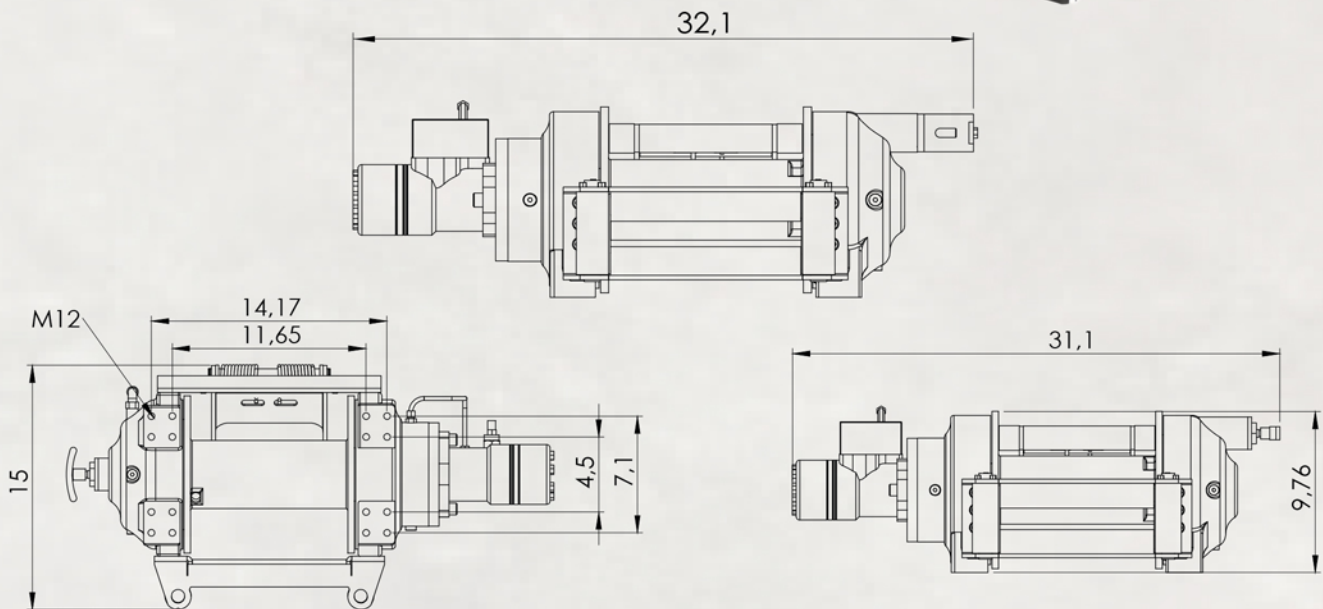

THW-16K

Rope Winding Count	Pulling Capacity lbs	Winding Speed ft-min	Rope Length ft
1	15000	34	19
2	12425	38	41
3	10617	43	66
4	9268	47	94
5	8223	52	131

Maximum Pulling Force	16000 lbs
Maximum Rope Diameter	3/9"
Maximum Pump Flow	15.8 gpm
Maximum Operating Pressure	2393 psi
Recommended Gear Oil Product	80w 90 - 27 fl oz
Weight	185 lbs
Maximum Rope Length	131 ft
Hydromotor	19 in ³
Gear Ratio	6/1