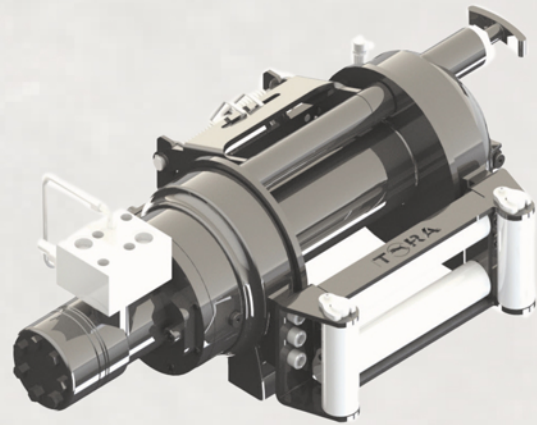

THW-16K

Rope Winding Count	Pulling Capacity lbs	Winding Speed ft-min	Rope Length ft
1	15000	34	19
2	12425	38	41
3	10617	43	66
4	9268	47	94
5	8223	52	131

Maximum Pulling Force	16000 lbs
Maximum Rope Diameter	3/9"
Maximum Pump Flow	15.8 gpm
Maximum Operating Pressure	2393 psi
Recommended Gear Oil Product	80w 90 - 27 fl oz
Weight	185 lbs
Maximum Rope Length	131 ft
Hydromotor	19 in ³
Gear Ratio	6/1