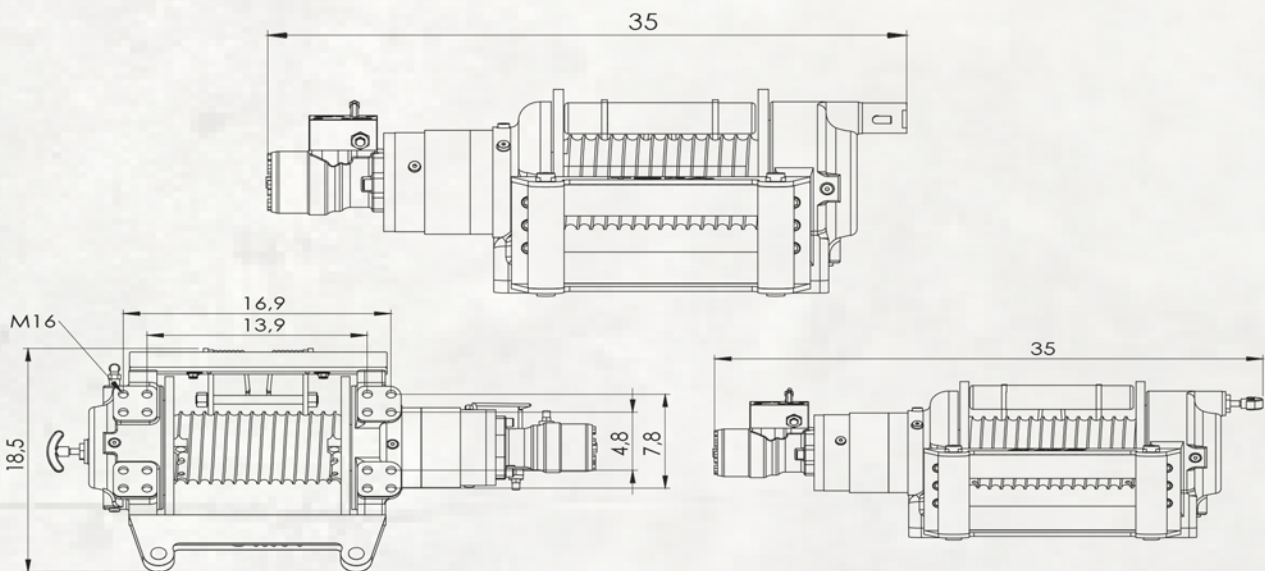

THW-22K

Rope Winding Count	Pulling Capacity lbs	Winding Speed ft-min	Rope Length ft
1	22000	25	19
2	18346	28	43
3	15628	31	72
4	13611	34	105
5	12054	37	141

Maximum Pulling Force	22000 lbs
Maximum Rope Diameter	7/11"
Maximum Pump Flow	15.8 gpm
Maximum Operating Pressure	2346 psi
Recommended Gear Oil Product	80w 90 - 33.8 fl oz
Weight	330 lbs
Maximum Rope Length	141 ft
Hydromotor	10 in ³
Gear Ratio	21/1