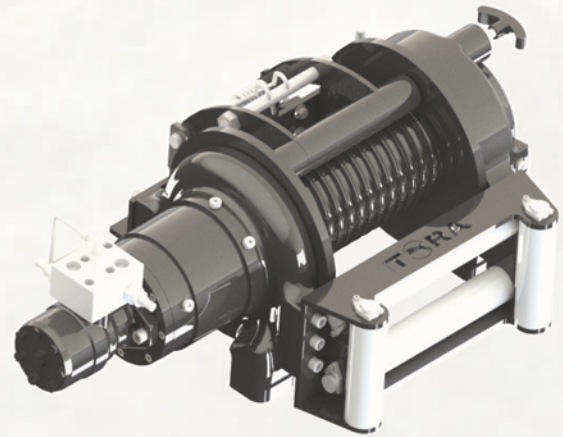

THW-22K

Rope Winding Count	Pulling Capacity lbs	Winding Speed ft-min	Rope Length ft
1	22000	25	19
2	18346	28	43
3	15628	31	72
4	13611	34	105
5	12054	37	141

Maximum Pulling Force	22000 lbs
Maximum Rope Diameter	7/11"
Maximum Pump Flow	15.8 gpm
Maximum Operating Pressure	2346 psi
Recommended Gear Oil Product	80w 90 - 33.8 fl oz
Weight	330 lbs
Maximum Rope Length	141 ft
Hydromotor	10 in ³
Gear Ratio	21/1