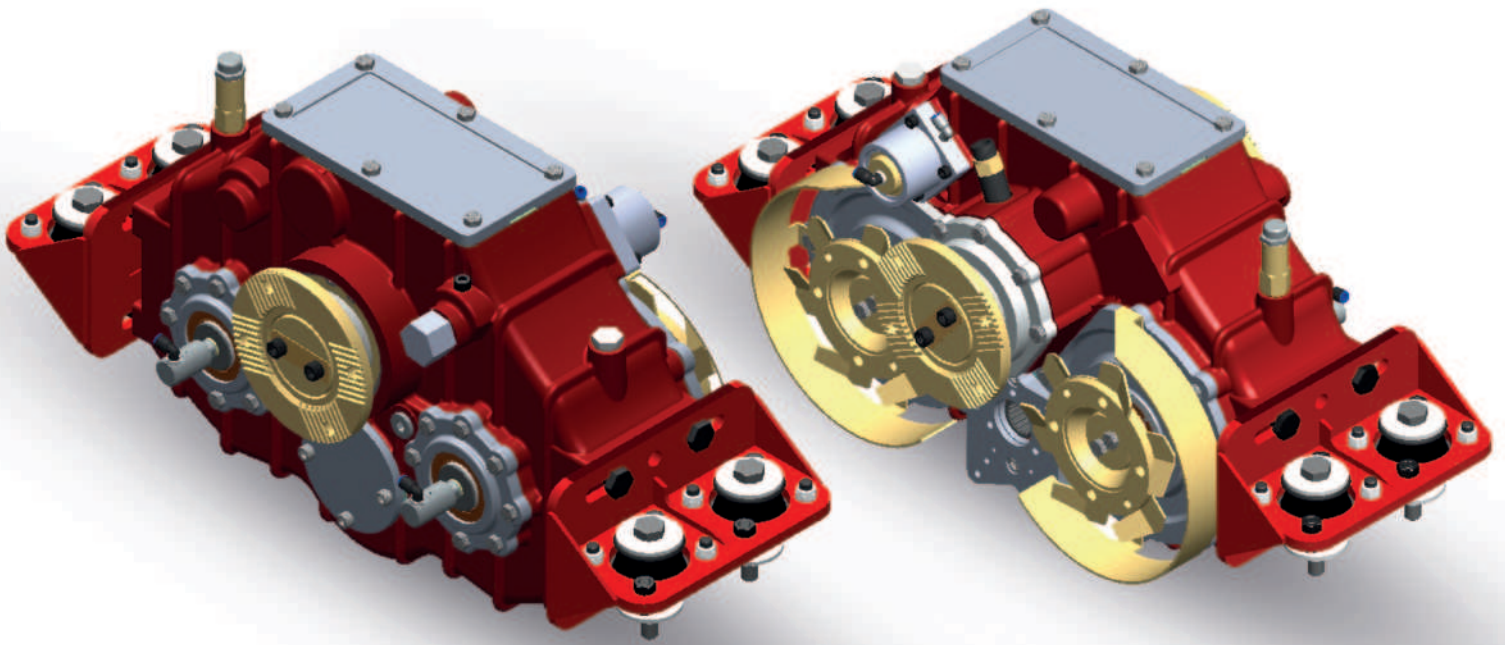

## KMS.2400 SERIES

Scan for  
Technical  
Details

- Heavy Duty Horizontal Hot-Shift Transfer Case
- Robust Cast-Iron Body
- 3 Speed Ratio Options
- Cooling System & Sensor Kit Options

**IL - TX - FL - NJ - GA - MI - NC - WI**  
**8 States 14 Cities Distribution Centers**